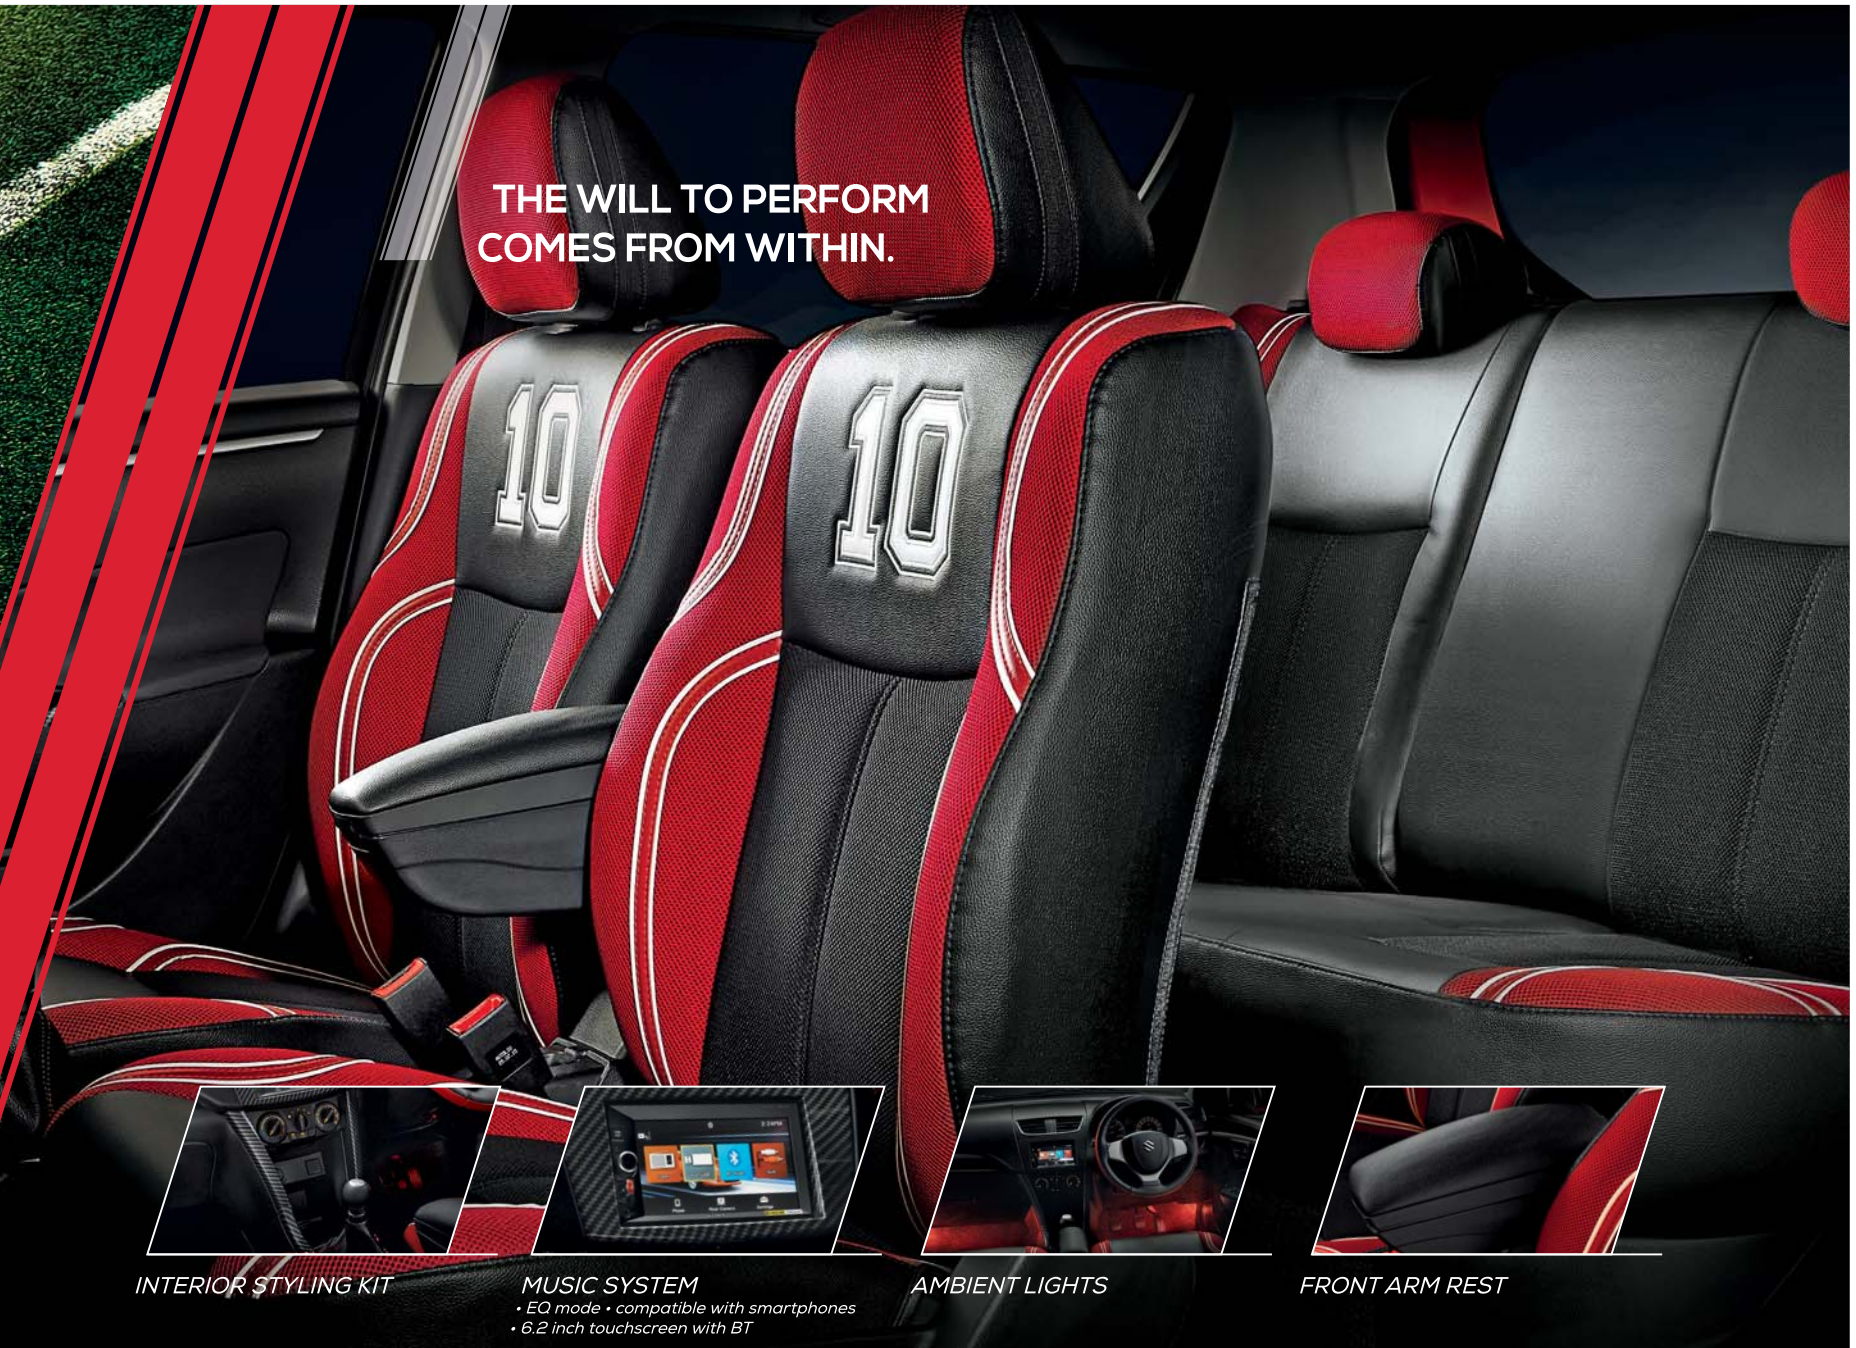

THE WILL TO PERFORM
COMES FROM WITHIN.